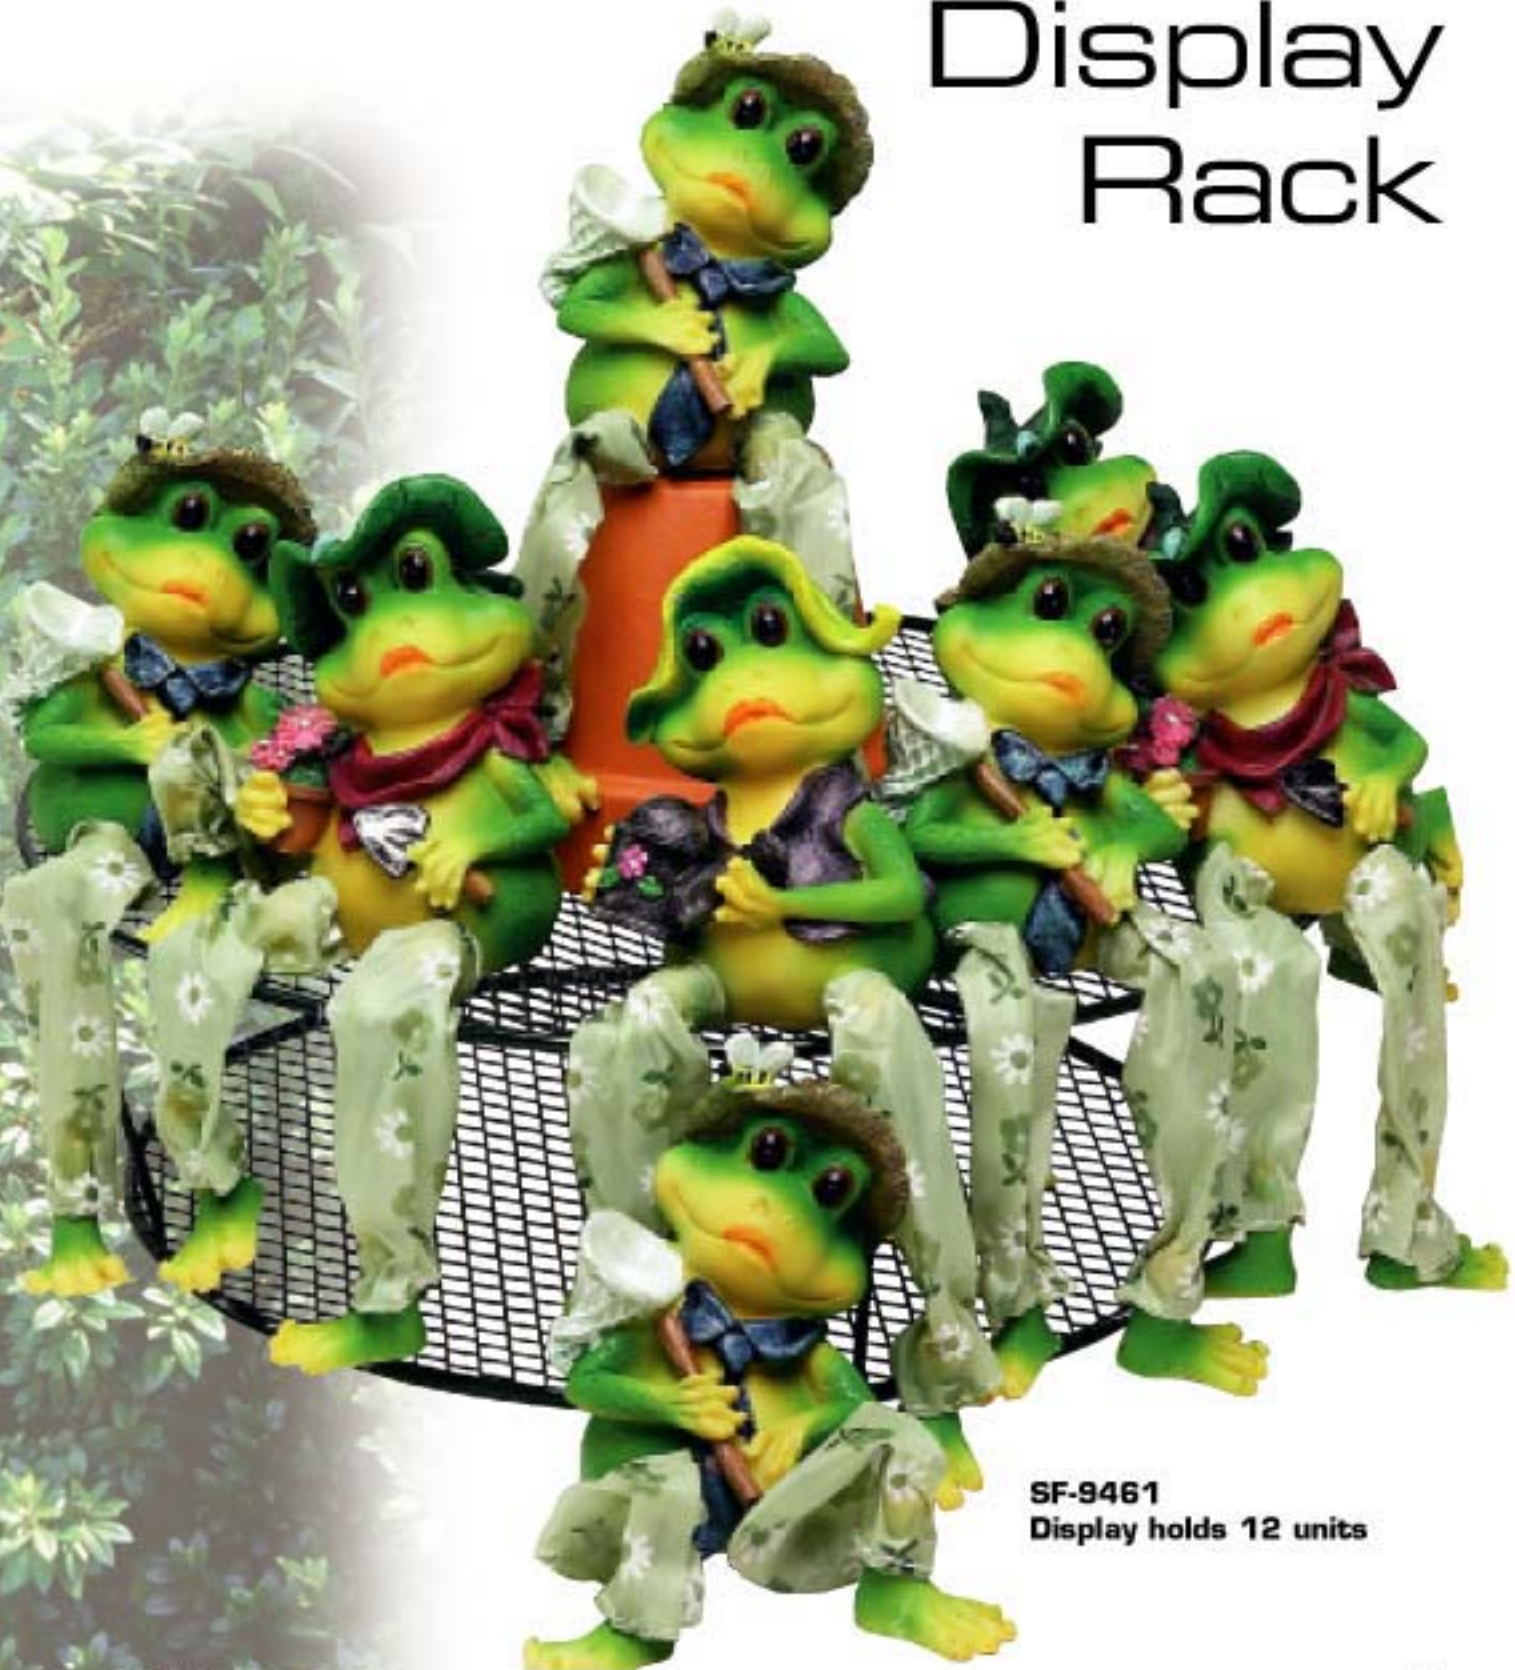

# Frog Wire Display Rack

**SF-9461**  
Display holds 12 units